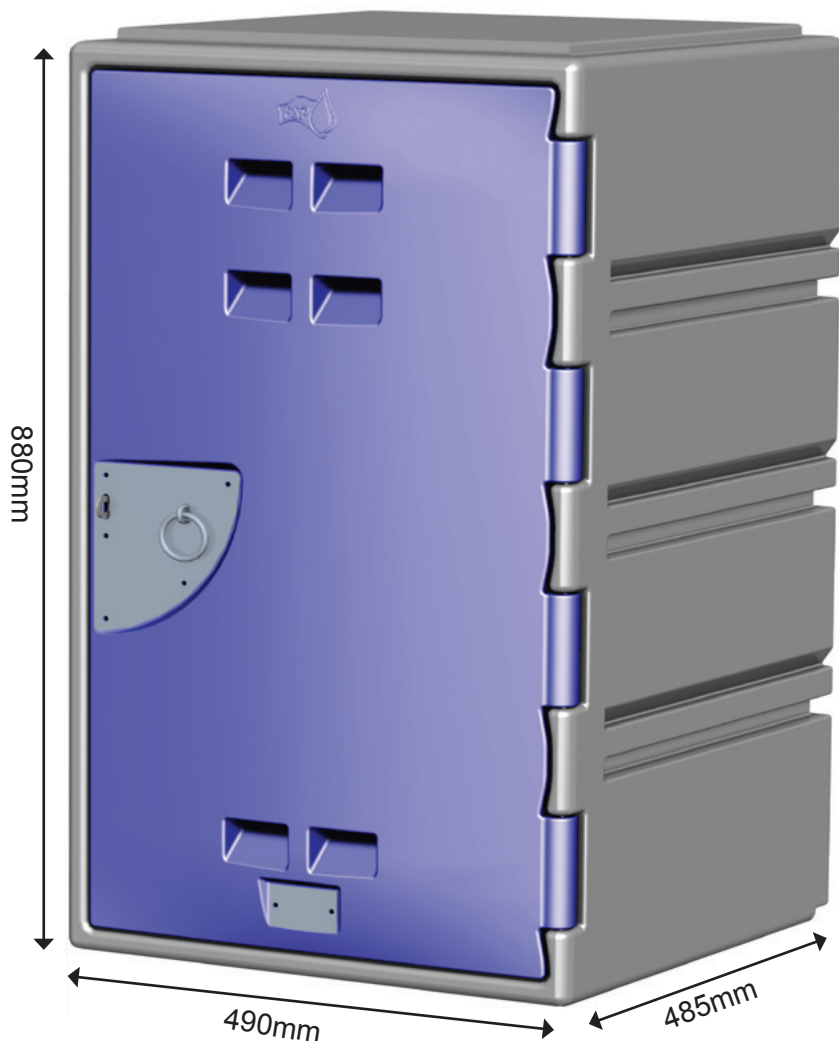

## The OZ LOKA 500

#### SPECS

Product Code: OL-500  
1 Door unit Stacks 2 doors high  
Weight: 14kg  
Door Height 830mm

The OL500 is a single door unit and can be stacked up to two doors high.